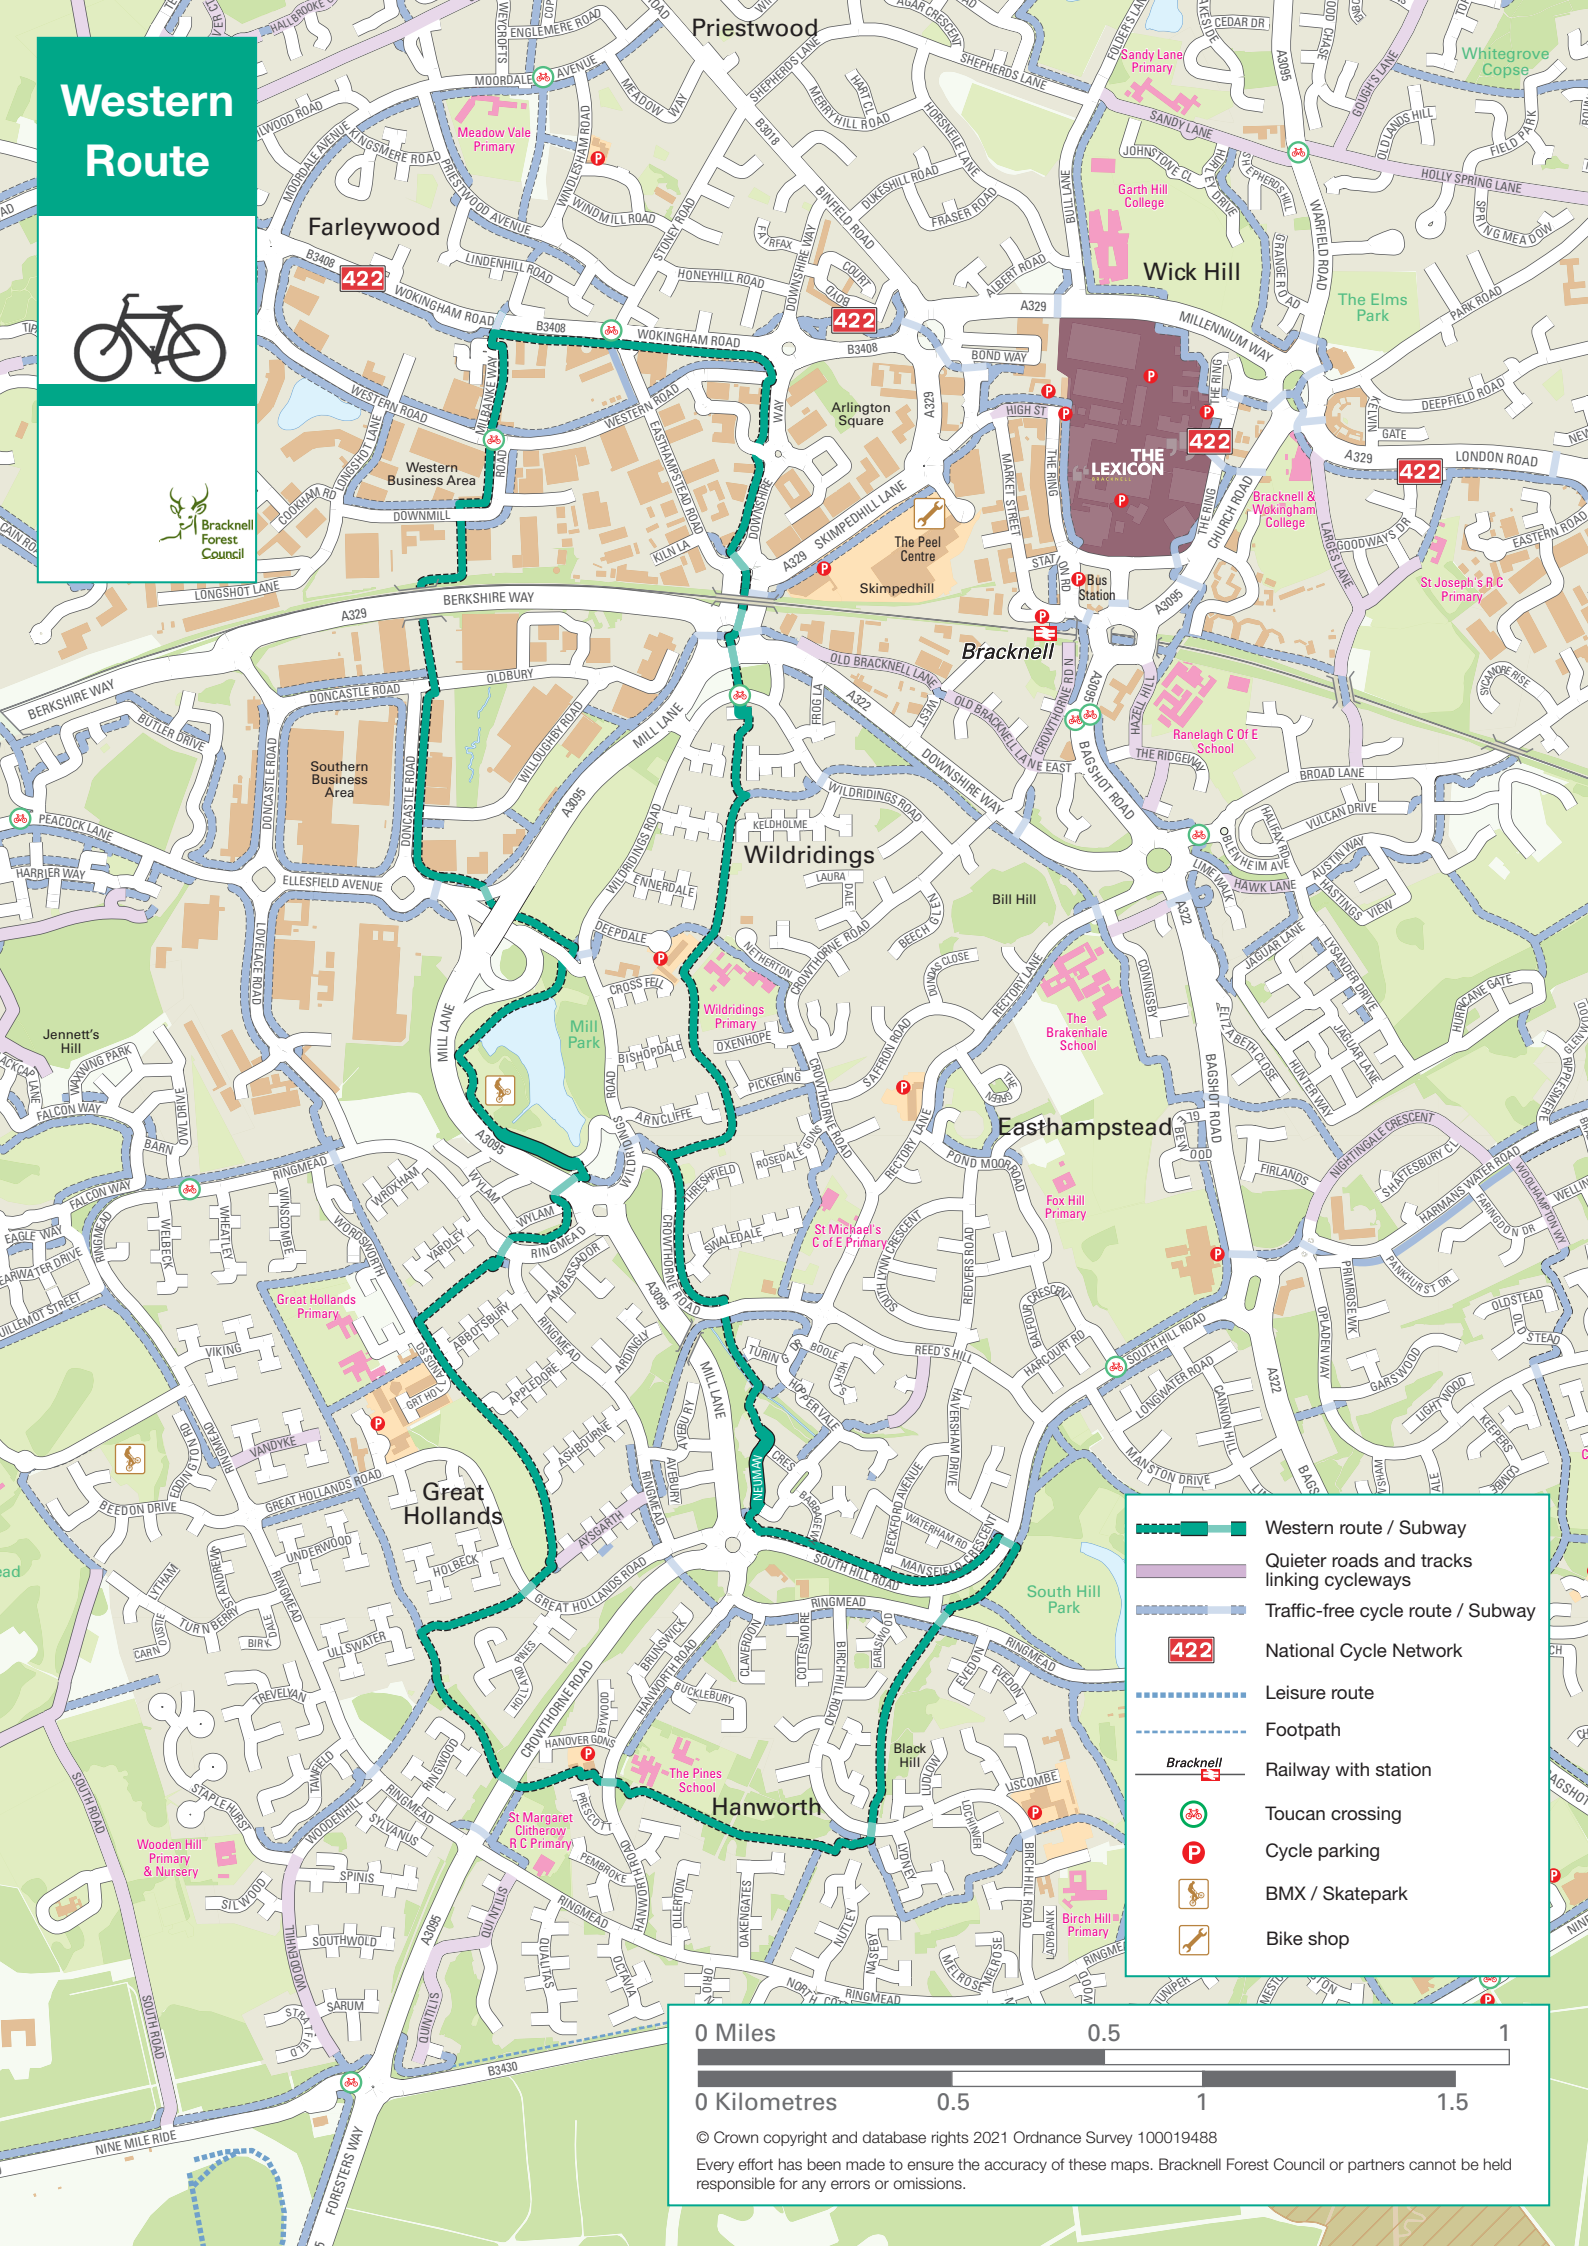

Western Route

Bracknell Forest Council

- Western route / Subway
- Quieter roads and tracks linking cycleways
- Traffic-free cycle route / Subway
- National Cycle Network
- Leisure route
- Footpath
- Railway with station
- Toucan crossing
- Cycle parking
- BMX / Skatepark
- Bike shop

© Crown copyright and database rights 2021 Ordnance Survey 100019488
Every effort has been made to ensure the accuracy of these maps. Bracknell Forest Council or partners cannot be held responsible for any errors or omissions.